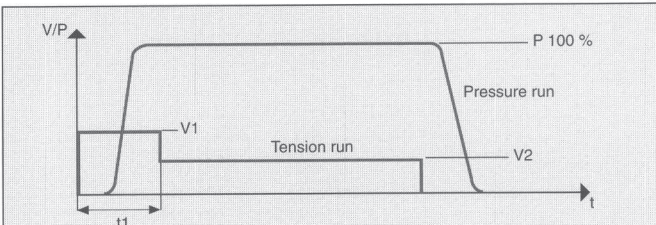

● **FUNCTION**

A	NO
C	NC

● **TYPE**

3	3/2
---	-----

● **CONTROL TENSION**

12	12 VDC ± 10 %	ED 100 %	1.4 W
24	24 VDC ± 10 %	ED 100 %	1.2 W
JJ	24 VDC ± 10 %	ED 100 % <sup>(1)</sup>	1.9 W
XX	Speed-up in current	ED 100 % <sup>(1)</sup>	—
KK	Speed-up in tension	ED 100 % <sup>(1)</sup>	—

(1) Only with Electronic Driver Boards PRB or UDB

● **OPERATING PRESSURE**

	<b>RANGE</b>	<b>MODELS</b>
V	10 <sup>-5</sup> Torr	All

**CHARACTERISTICS OF THE ELECTRICAL CONTROL - MODELS KK**

N.B. KK MODELS ARE CONTROLLED IN TENSION

V1 = 24 VDC	t1 = 2 ms	V2 = 5 VDC
-------------	-----------	------------

**CHARACTERISTICS OF THE ELECTRICAL CONTROL - MODELS XX**

N.B. XX MODELS ARE CONTROLLED IN CURRENT

I1 = 0.7 A	t1 = 2 ms	I2 = 0.3 A
------------	-----------	------------