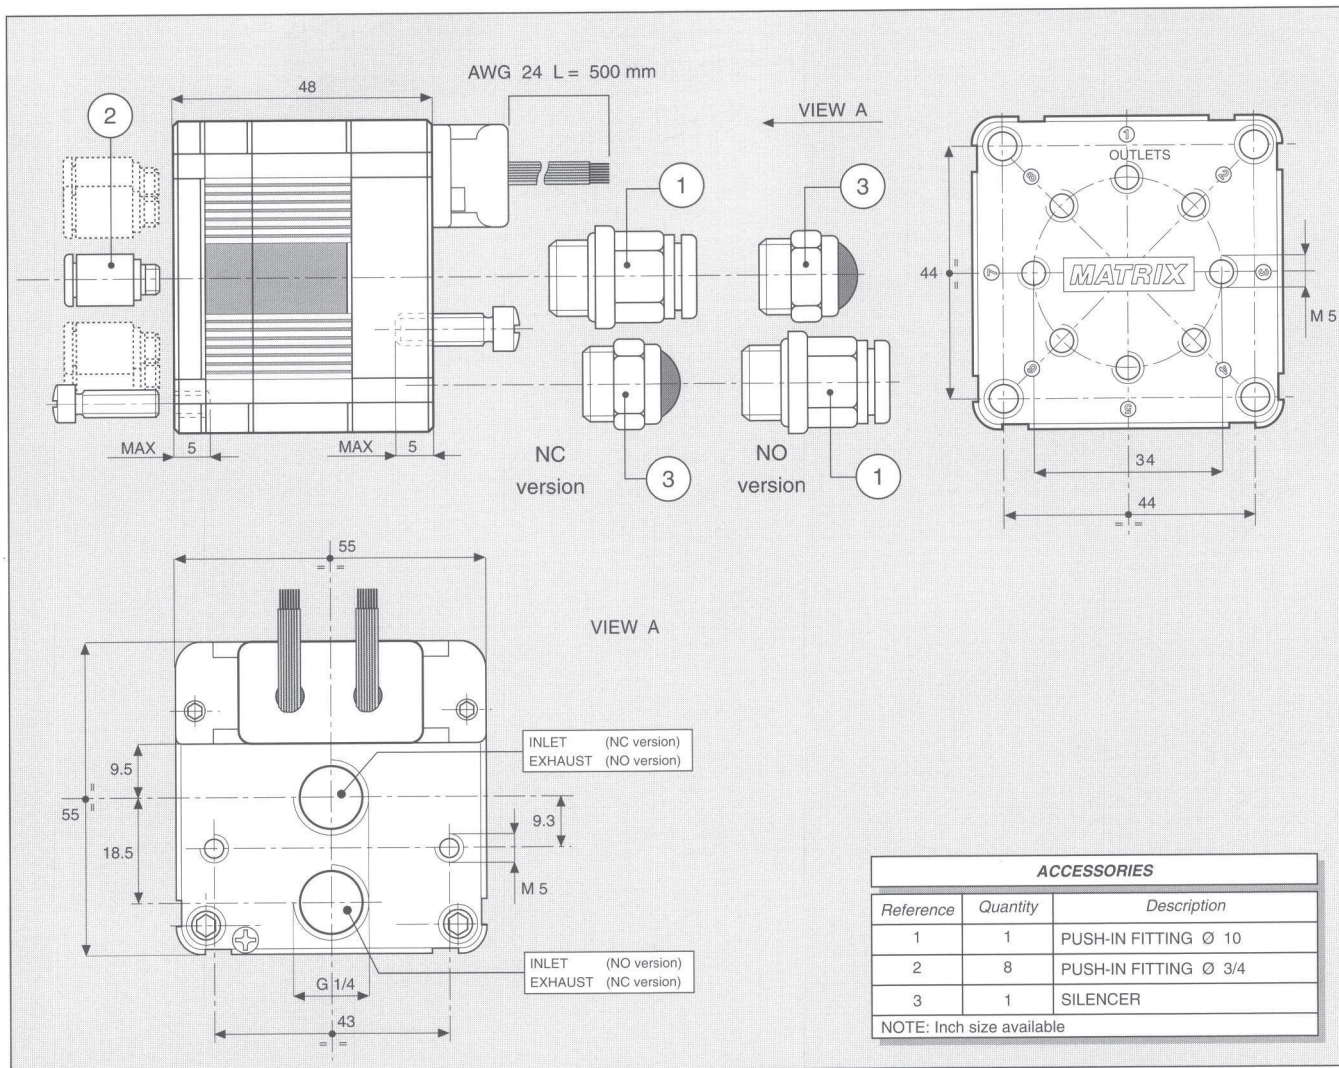

CHARACTERISTICS OF THE ELECTRICAL CONTROL - MODELS KK

N.B. KK MODELS ARE CONTROLLED IN TENSION

V1 = 24 VDC	t1 = 2 ms	V2 = 5 VDC

CHARACTERISTICS OF THE ELECTRICAL CONTROL - MODELS XX

N.B. XX MODELS ARE CONTROLLED IN CURRENT

I1 = 0.7 A	t1 = 2 ms	I2 = 0.3 A

ELECTRICAL PORT CONNECTION

COLOUR	8 CONTROLS
BLACK	COMMON
BROWN	1
RED	2
ORANGE	3
YELLOW	4
GREEN	5
BLUE	6
VIOLET	7
GREY	8