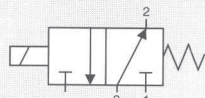

CONTROL:

DIRECT

N. 8 NC