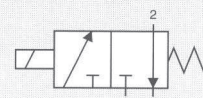

CONTROL:

DIRECT

N. 8 NC

N. 8 NO

GENERAL CHARACTERISTICS

FLUID	Non-lubricated dry air, neutral gases (-10 + 50°C)		
FILTRATION RATING	Min 40 micron		
TEMPERATURE	- 10 + 50°C (Standard version)		
RESPONSE TIME IN OPENING	12 / 24 < 7 ms	JJ < 5 ms	XX / KK < 2 ms
RESPONSE TIME IN CLOSING	12 / 24 < 3 ms	JJ < 2 ms	XX / KK < 2 ms
MAXIMUM FREQUENCY	100 Hz	200 Hz	300 Hz
WEIGHT	350 g		
PRODUCT LIFE EXPECTANCY	≥ 500 M/s cycles		
IP RATING	IP 52 - IP 62 - IP 65		

IDENTIFICATION CODE

	H	X	7	5	8	8	E	V	C	3	24

● **ORIFICES**

H	Ø eq = 0.9 mm
B	Ø eq = 1.3 mm
M	Ø eq = 1.5 mm (control tension JJ XX KK)

● **VERSION**

	Standard
H	HNBR Shutters

● **No. ELECTRICAL CONTROLS**

8	8 Controls
D	8 Controls / Integrated diodes with common 0 V
G	8 Controls / Integrated diodes with common 12 / 24 V

● **OUTLETS**

8	8 Outlets

● **PORT CONNECTION**

0	Integrated cables IP 62 L = 500 mm
E	Presetting for Easy connection IP 52 - IP 65

● **SPECIAL PROTECTIONS**

	Only with EASY IP 65 port connection
M	Stainless steel (INOX) flanges
N	EPOX BLACK varnished flanges

● **FUNCTION**

A	NO
C	NC

● **TYPE**

3	3/2

● **CONTROL TENSION**

12	12 VDC ± 10 %	ED 100 %	1.4 W
24	24 VDC ± 10 %	ED 100 %	1.2 W
JJ	24 VDC ± 10 %	ED 100 %⁽¹⁾	1.9 W
XX	Speed-up in current	ED 100 %⁽¹⁾	—
KK	Speed-up in tension	ED 100 %⁽¹⁾	—

(1) Only with Electronic Driver Boards PRB or UDB

● **OPERATING PRESSURE**

	RANGE	MODELS
V	10⁻⁵ Torr	All