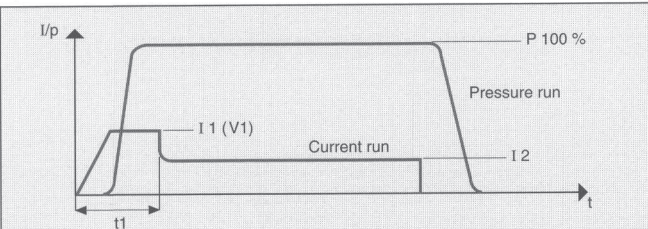

● **FUNCTION**

A	NO
C	NC

● **TYPE**

3	3/2
---	-----

● **CONTROL TENSION**

12	12 VDC ± 10 %	ED 100 %	1.4 W
24	24 VDC ± 10 %	ED 100 %	1.2 W
JJ	24 VDC ± 10 %	ED 100 % <sup>(1)</sup>	1.9 W
XX	Speed-up in current	ED 100 % <sup>(1)</sup>	—
KK	Speed-up in tension	ED 100 % <sup>(1)</sup>	—

(1) Only with Electronic Driver Boards PRB or UDB

● **OPERATING PRESSURE**

	<b>RANGE</b>	<b>MODELS</b>
V	10 <sup>-5</sup> Torr	All

**CHARACTERISTICS OF THE ELECTRICAL CONTROL - MODELS KK**

N.B. KK MODELS ARE CONTROLLED IN TENSION

V1 = 24 VDC	t1 = 2 ms	V2 = 5 VDC
-------------	-----------	------------

**CHARACTERISTICS OF THE ELECTRICAL CONTROL - MODELS XX**

N.B. XX MODELS ARE CONTROLLED IN CURRENT

I1 = 0.7 A	t1 = 2 ms	I2 = 0.3 A
------------	-----------	------------